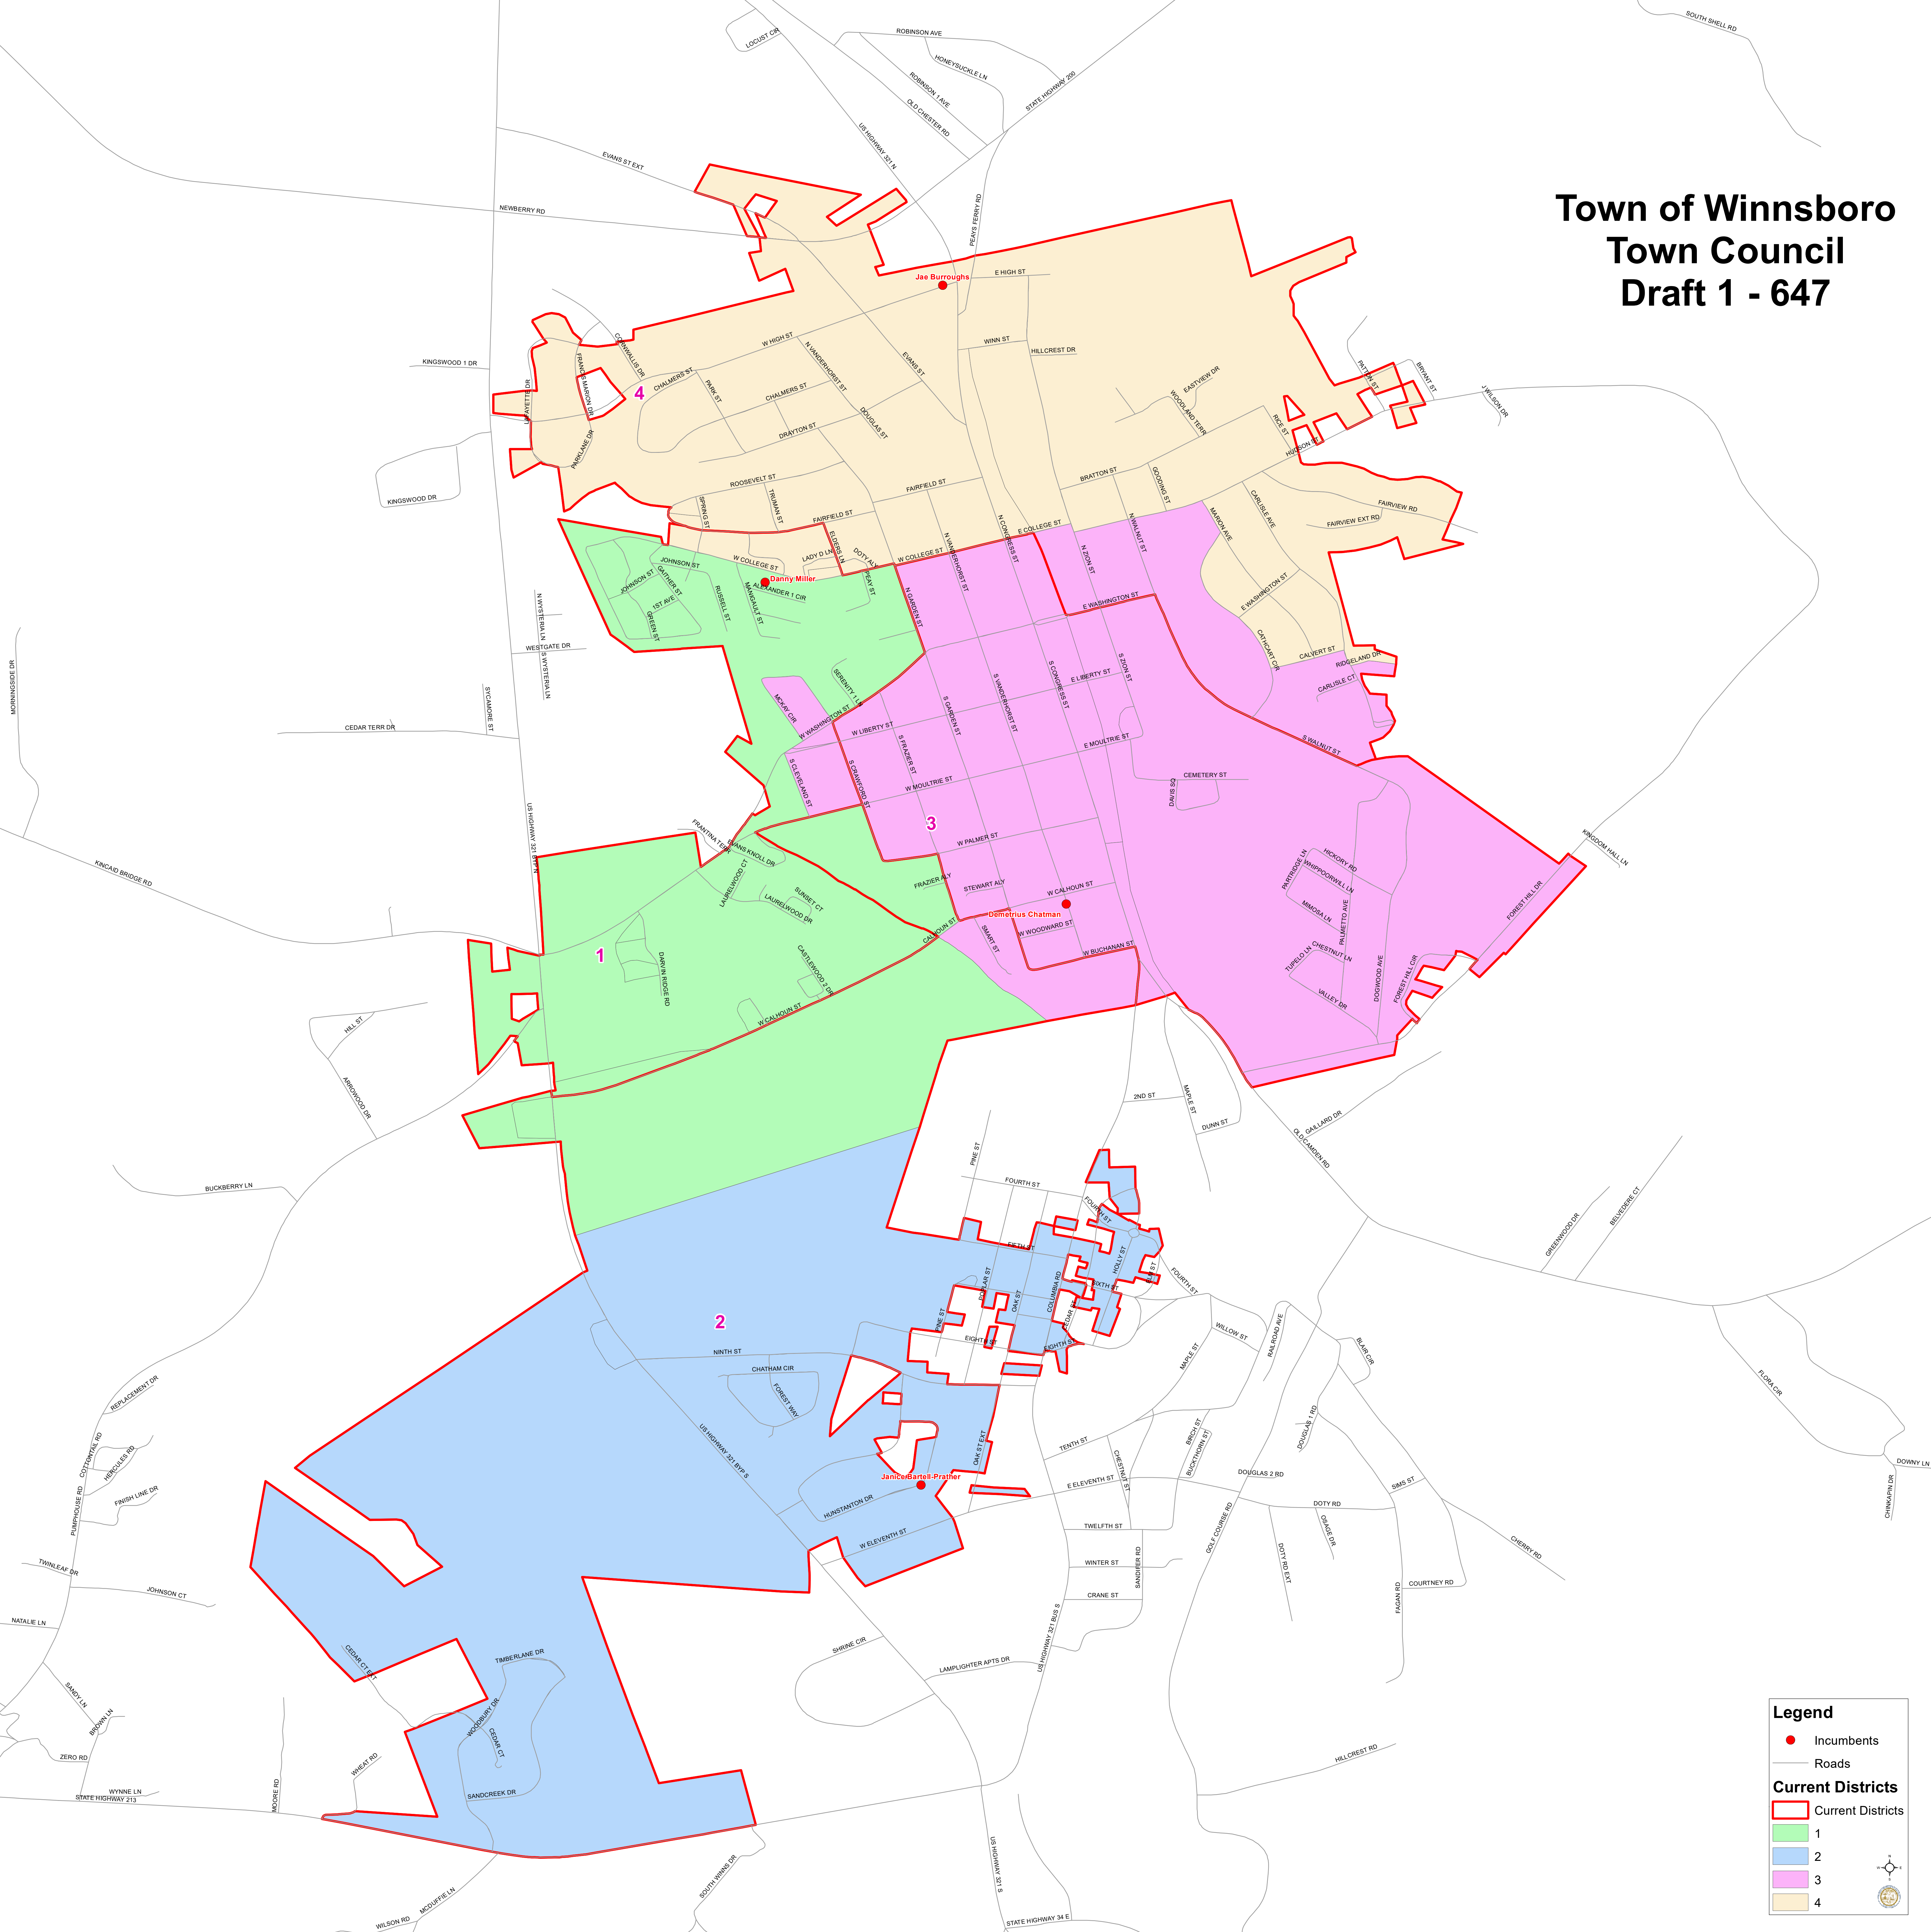

Town of Winnsboro Town Council Draft 1 - 647

Legend

- Incumbents
- Roads
- Current Districts**
- 1
- 2
- 3
- 4